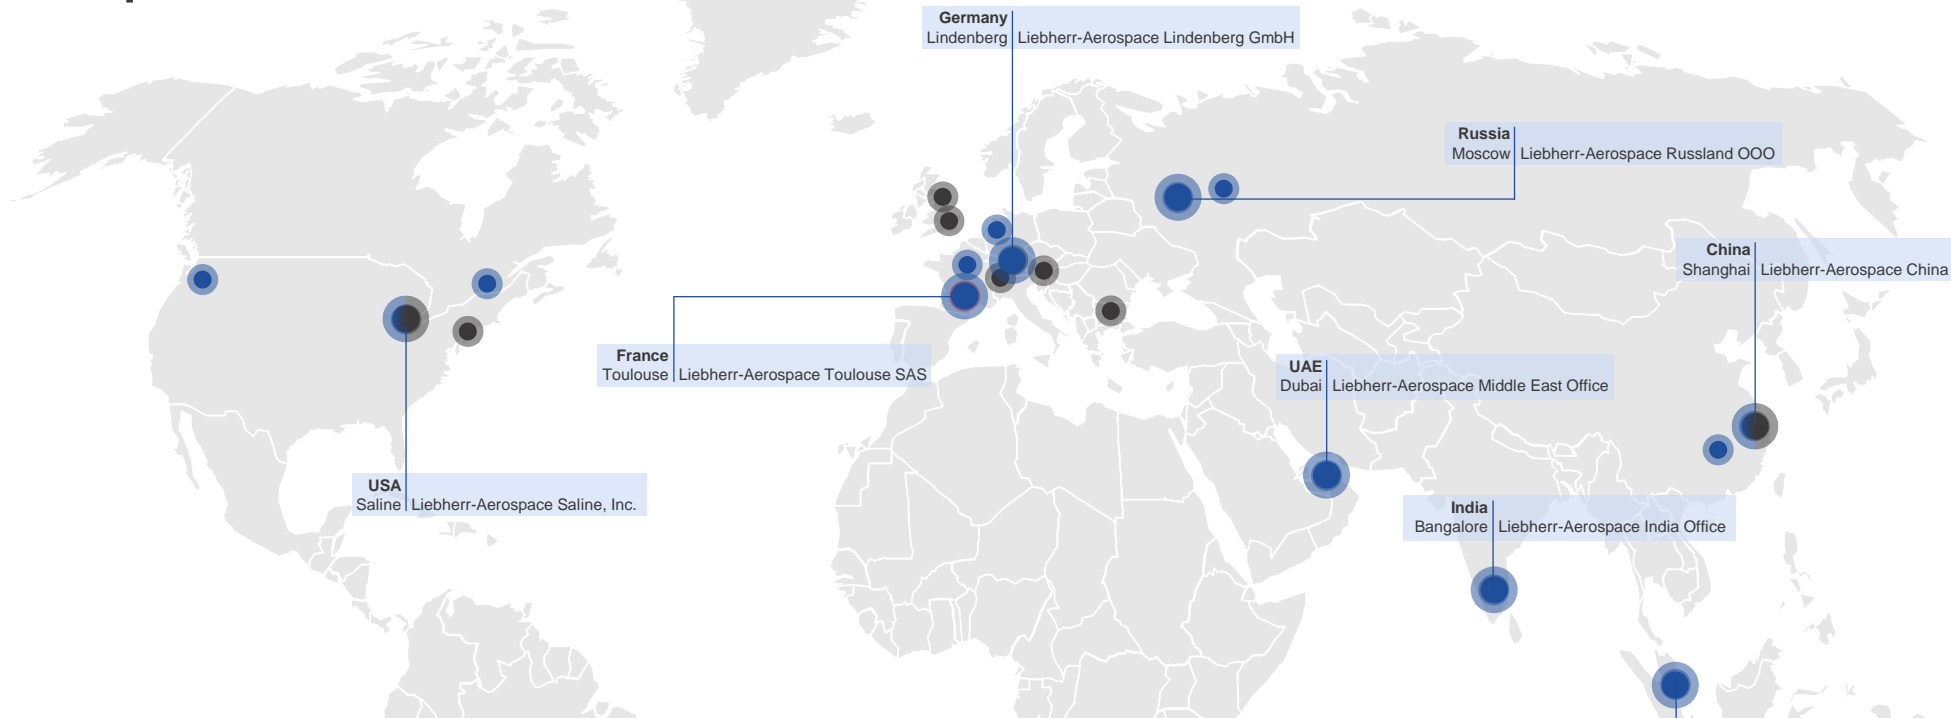

Aerospace Customer Services

- Aerospace
- Transportation
- Aerospace & Transportation

Liebherr-Aerospace Middle-East Office

GM, Customer Services
Mr. Damon Seksaoui
Tel: +971 4 8891 731
damon.seksaoui@liebherr.com

Manager, Field Services
Mr. Remi Jeannequin
Tel: +971 4 8891 733
remi.jeannequin@liebherr.com

Singapore
Singapore | Liebherr-Aerospace

Customer Service
Tel: +971 4 88 91 888
Fax: +971 4 886 0323
info.ldu@liebherr.com

OEM Stations

Aerospace
Customer Services

AOG Hotline

Tel: +33 607 740365
Tel: +49 171 8527304