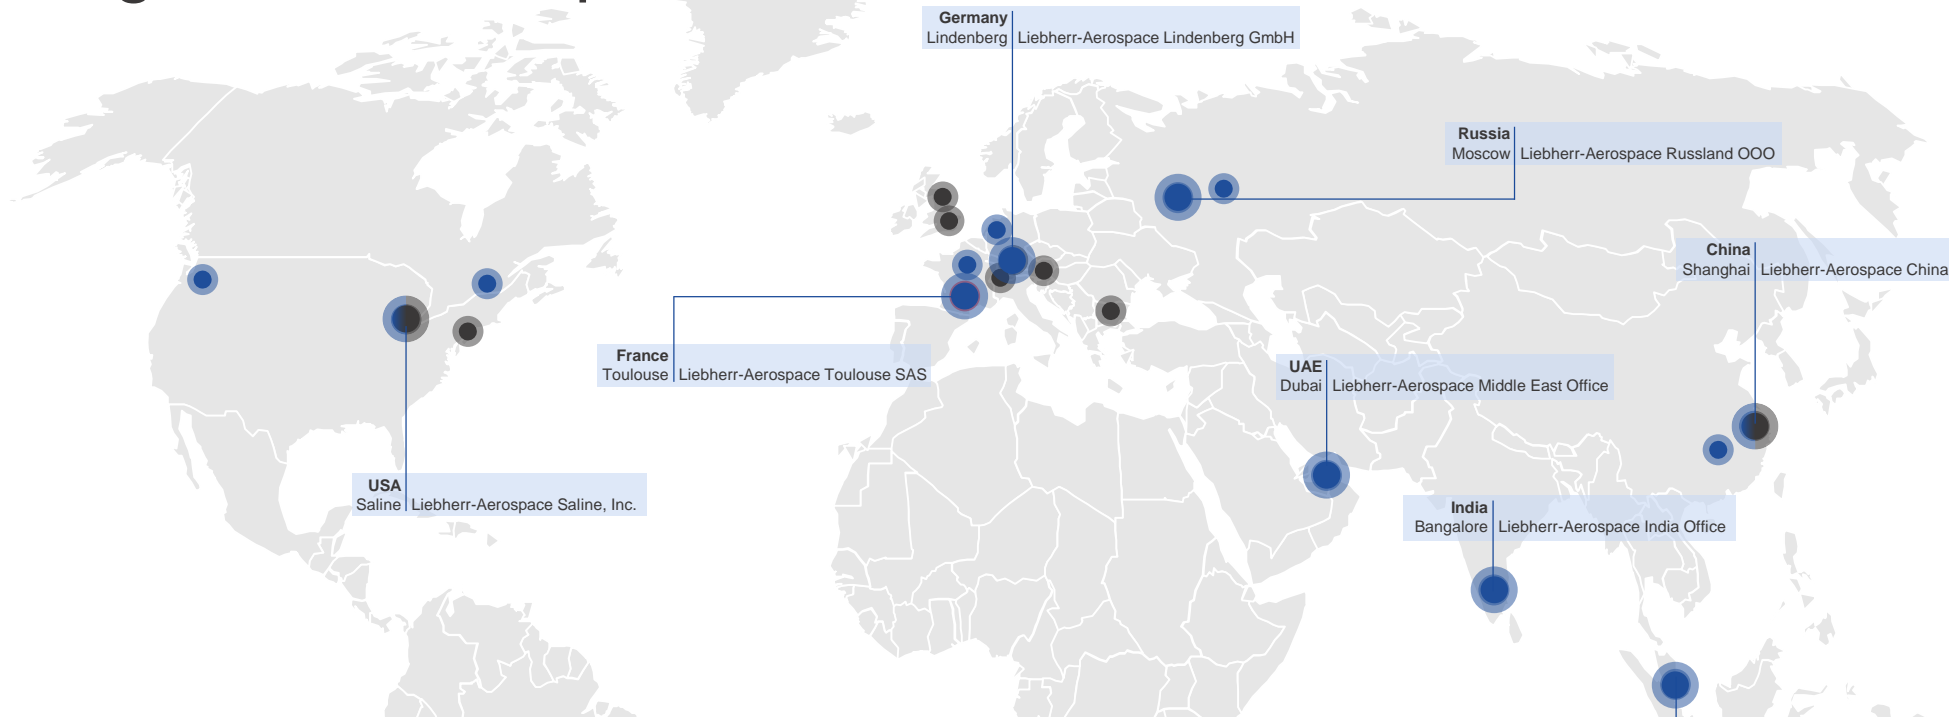

Contacts

Management Aerospace Customer Services

- Aerospace
- Transportation
- Aerospace & Transportation

Liebherr-Aerospace Customer Services

Chief Services Officer
Mr. Alex Vlieland
Tel: +1 734 944 6392
alex.vlieland@liebherr.com

VP, Customer Services
Mr. Charles Thoyer-Rozat
Tel: +33 (0)5 61 35 21 06
charles.thoyerrozat@liebherr.com

Director, Business & Services
Mr. Joël Cadaux
Tel: +33 (0)5 61 35 22 13
joel.cadaux@liebherr.com

VP, MRO Ops & Strategic Investments
Mr. Sven Dicke
Tel: +49 (0)8381 46 4246
sven.dicke@liebherr.com

Director, Product Support
Mr. Nico Luedtke
Tel: +49 (0)8381 46 5110
nico.luedtke@liebherr.com