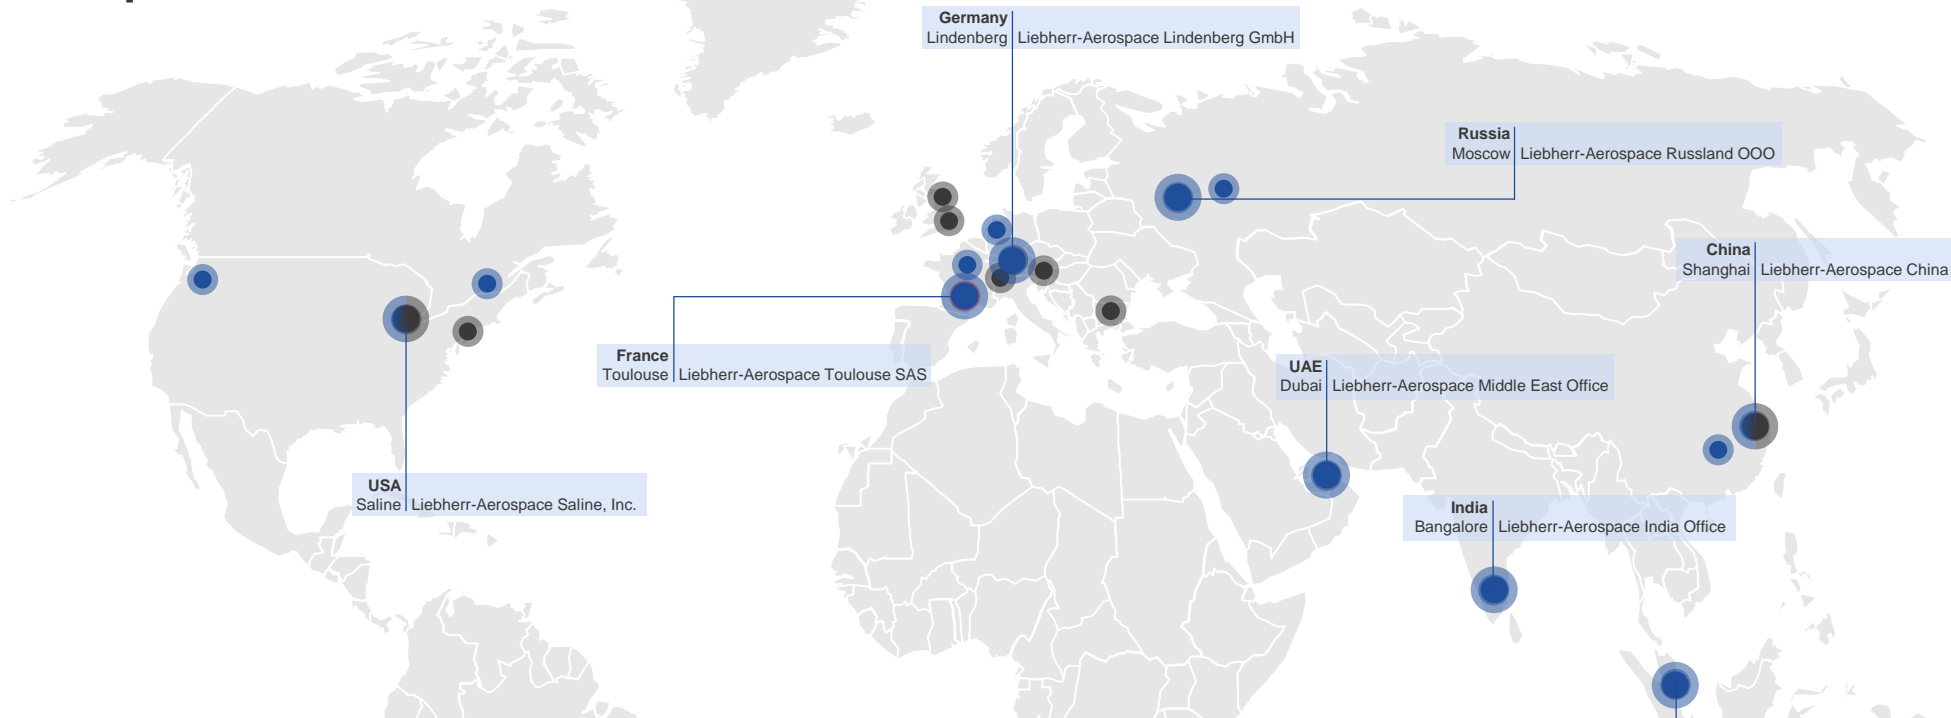

Aerospace Customer Services

- Aerospace
- Transportation
- Aerospace & Transportation

Liebherr-Aerospace São José dos Campos Office

Manager, Regional sales
Mr. Daniel Brum Pretto
Tel: +55 (12) 9 9174 7954
daniel.brum@liebherr.com

AOG Hotline
Tel: +1 313 580 7262

OEM Stations

Aerospace
Customer Services