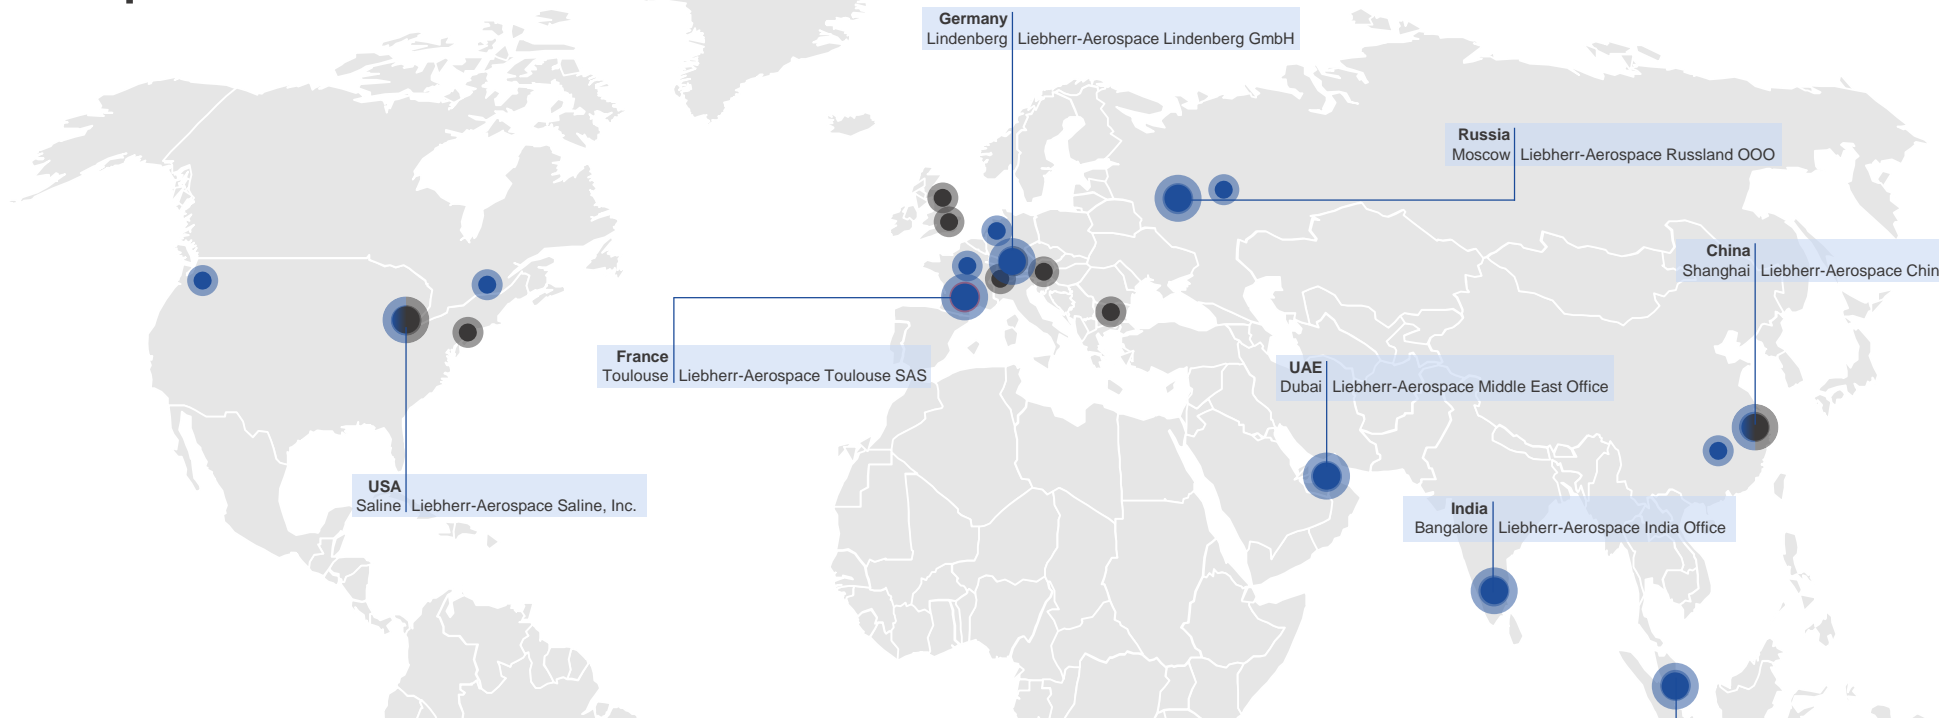

Aerospace Customer Services

- Aerospace
- Transportation
- Aerospace & Transportation

Liebherr-Aerospace Singapore

GM, Customer Services
Mr. Ekkehard Pracht
Tel: +65 6424 7228
ekkehard.pracht@liebherr.com

Head of Sales & Marketing
Mr. Chun Kiat Sim
Tel: +65 6424 7217
chunkiat.sim@liebherr.com

Manager, Quality
Mr. Ricky Au
Tel: +65 6424 7296
ricky.au@liebherr.com

Singapore
Singapore

Customer Service
Tel: +65 6265 2305
Fax: : +65 6265 2657
aerospace.singapore@liebherr.com

Manager, Commercial Admin.
Mr Wei Chien Yen
Tel : +65 6424 7299
weichien.yen@liebherr.com

Manager, Technical Support
Mr. Kal Wai Leong
Tel: +65 6424 7224
kalwai.leong@liebherr.com

Manager, Operations
Mr. Tan Hua Hee
Tel: +65 6424 7052
huahee.tan@liebherr.com

AOG Hotline
Tel: +65 6262 0686