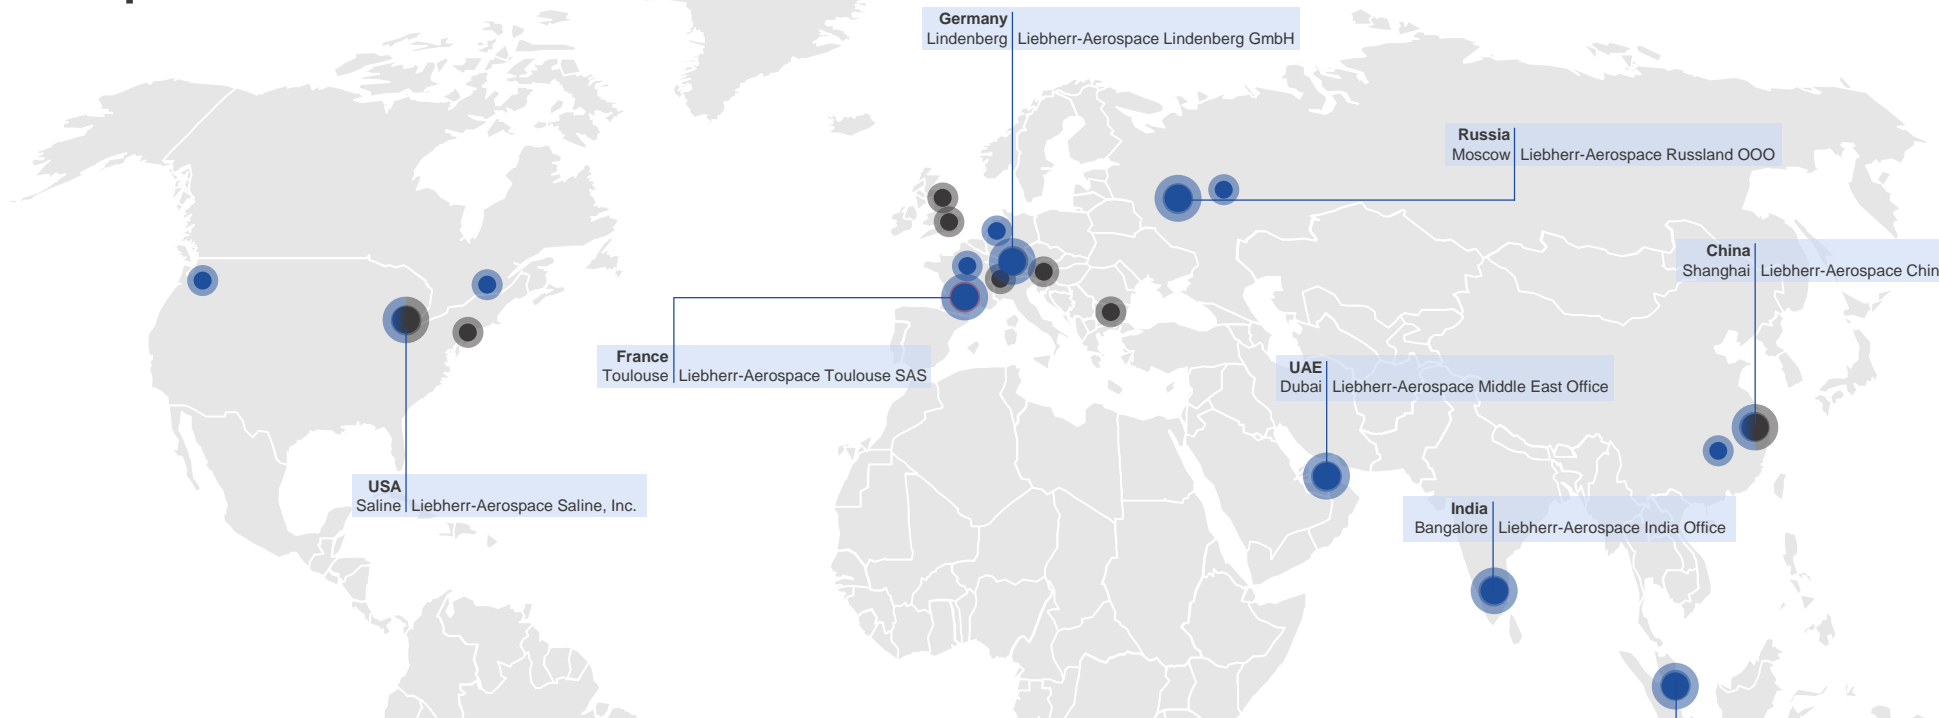

Aerospace Customer Services

- Aerospace
- Transportation
- Aerospace & Transportation

Liebherr-Aerospace China

GM, Customer Services
Mr. Eric Thevenot
Tel: +86 21 5027 6090
eric.thevenot@liebherr.com

Manager, Regional Sales
Mrs. Sunny Sun
Tel: +86 21 2033 7821
sunny.sun@liebherr.com

Manager, Operations
Mr. Billy Gao
Tel: + 86 21 2033 7810
billy.gao@liebherr.com

Singapore
Singapore | Liebherr-Aerospace

AOG hotline
Tel: +86 15 9016 9739

Supervisor, Customer Services
Mrs. Tracy Li
Tel: +86 21 2033 7832
tracy.li@liebherr.com

Manager, Technical Support
Mr. Zhao Zhi Wei
Tel: +86 21 2033 7806
zhiwei.zhao@liebherr.com

Engineer, Quality
Mr. Eric Zhang
Tel: + 86 21 2033 7826
mingyang.zhang@liebherr.com