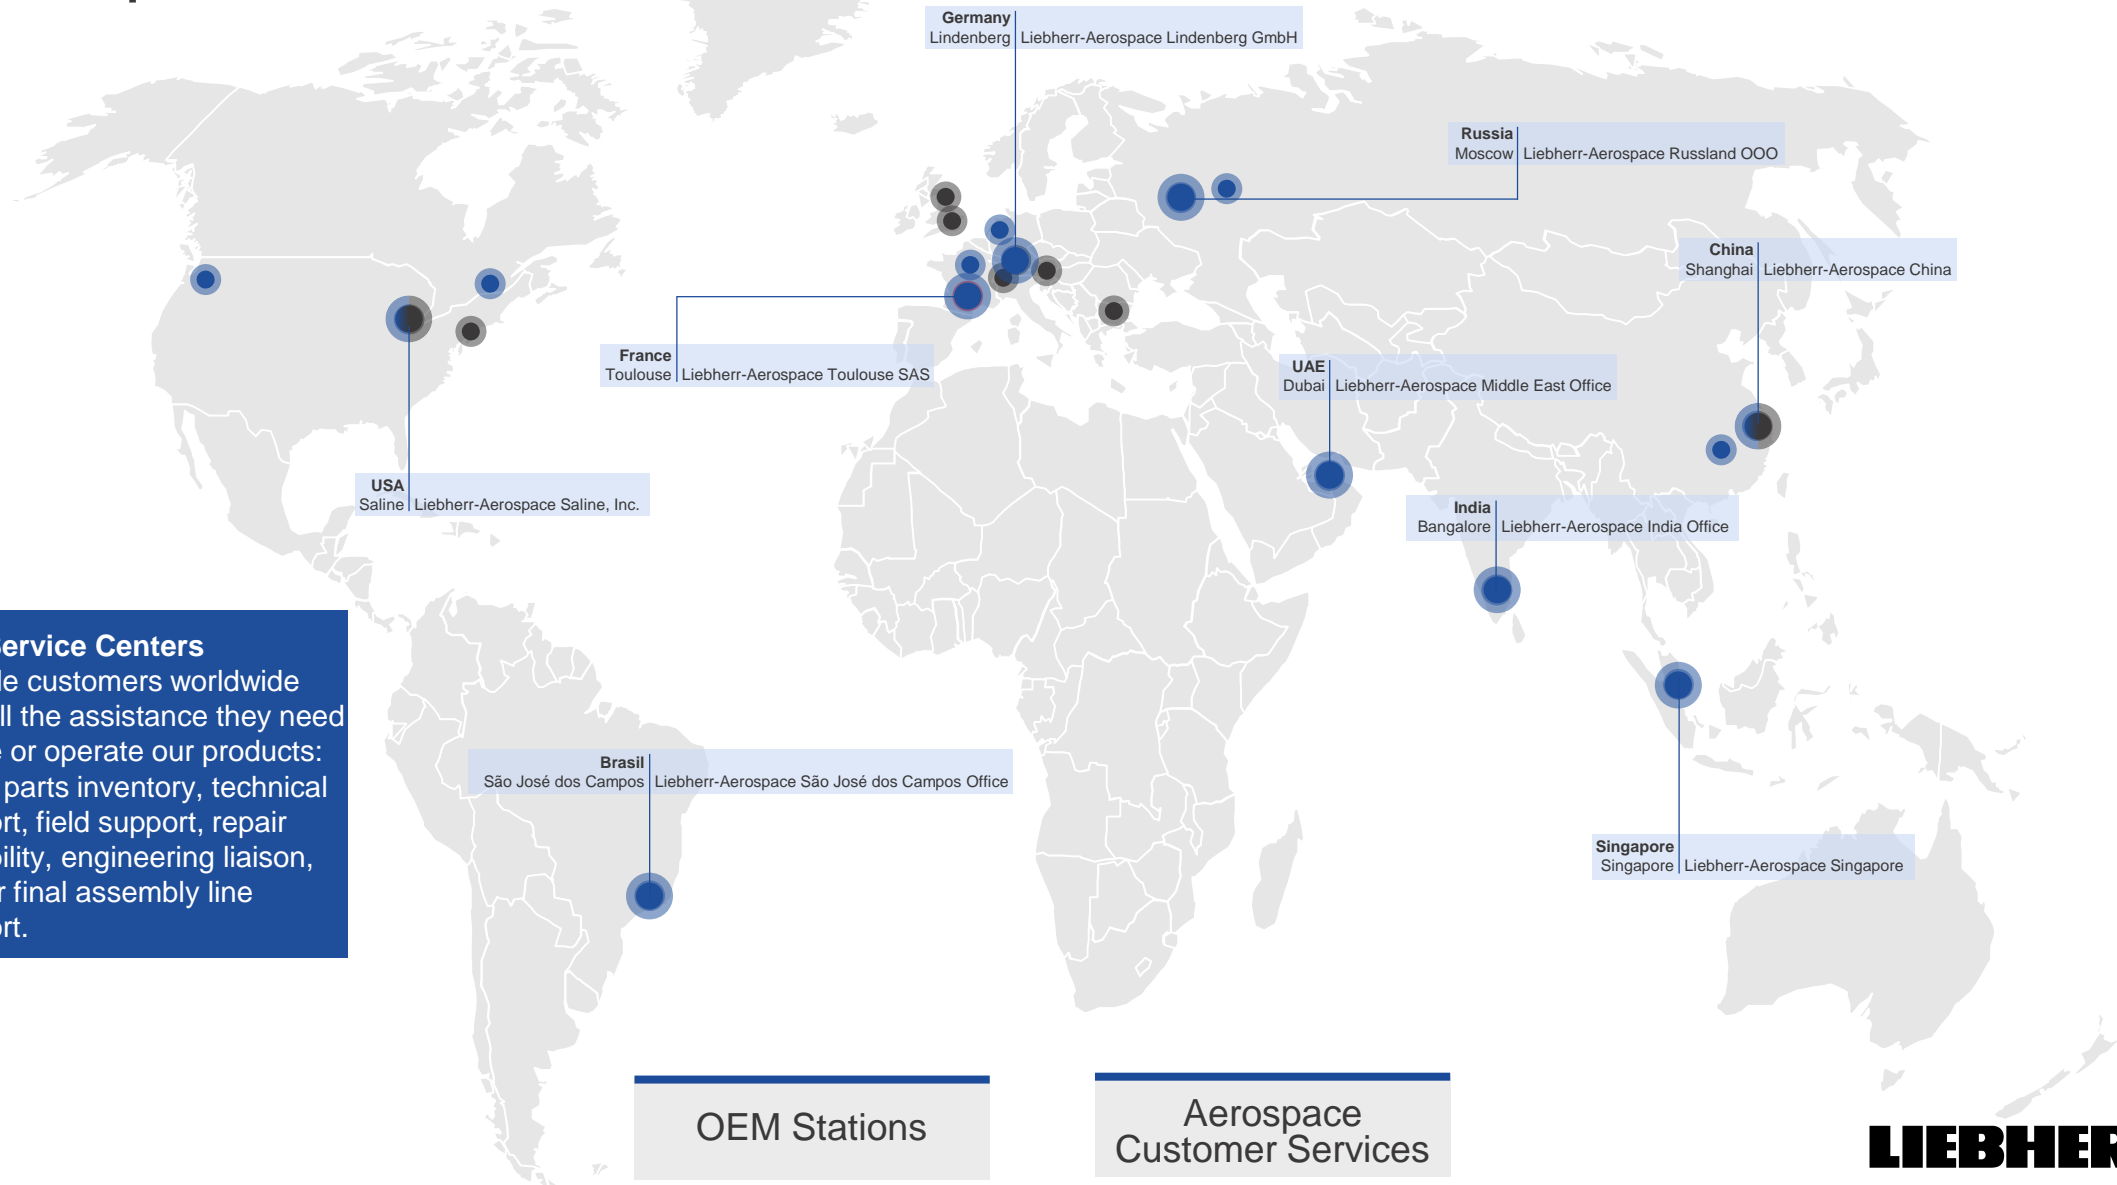

Sites

Aerospace Customer Services

- Headquarters Toulouse
- Aerospace
- Transportation
- Aerospace & Transportation

Our Service Centers

provide customers worldwide with all the assistance they need to use or operate our products: spare parts inventory, technical support, field support, repair capability, engineering liaison, and/or final assembly line support.