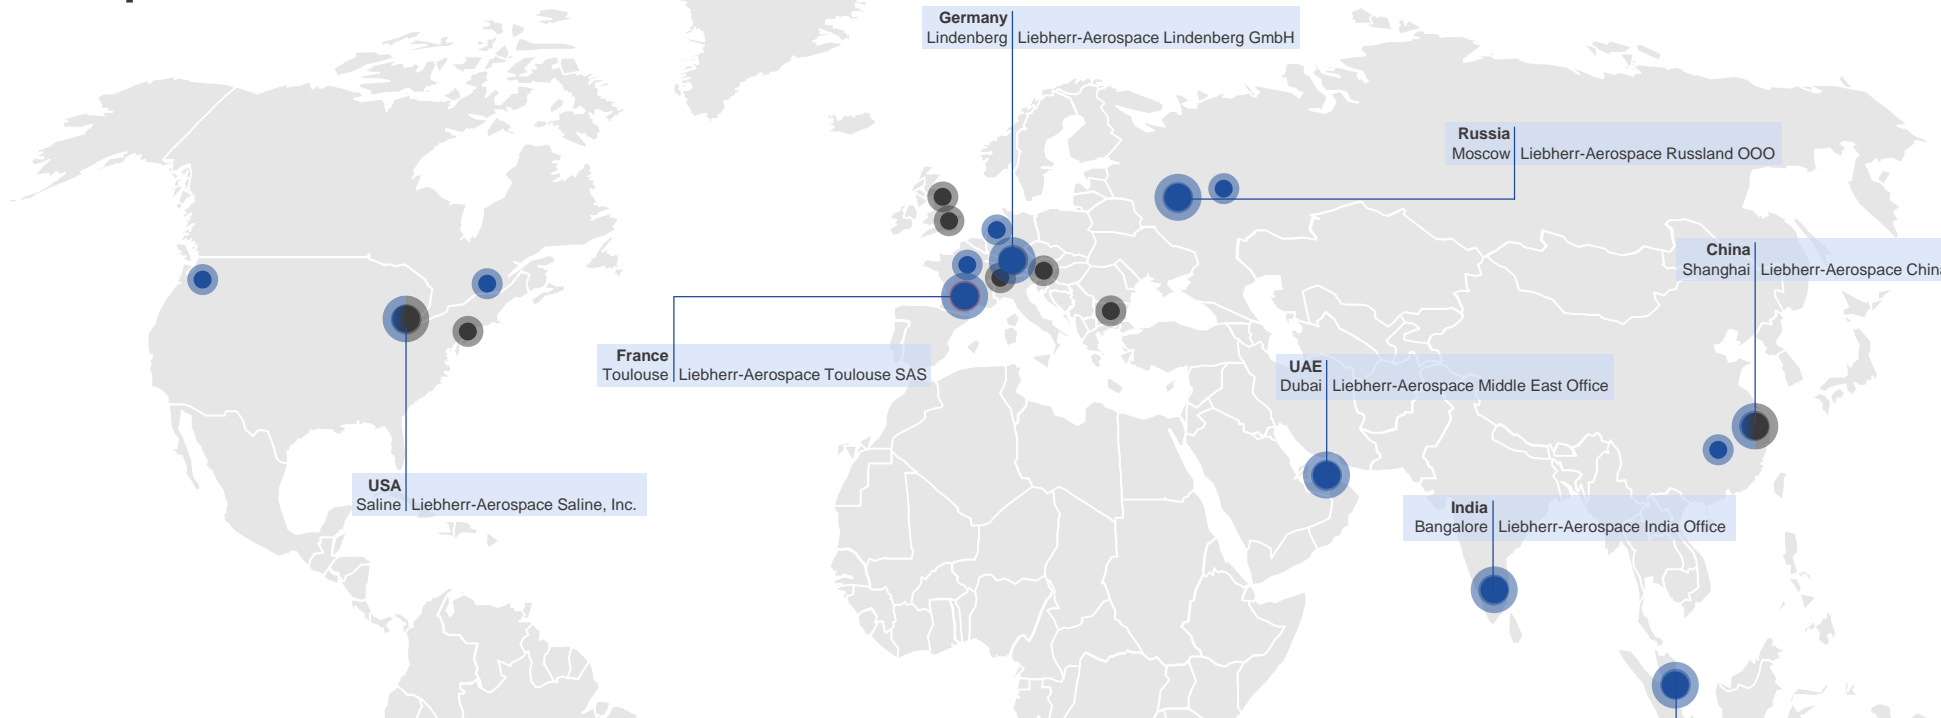

Aerospace Customer Services

- Aerospace
- Transportation
- Aerospace & Transportation

Liebherr-Aerospace India Office

Head of Sales & Marketing
Mr. Awibhawan Dhakharia
Tel: +91 99 0001 2337
awibhawan.dhakharia@liebherr.com

Manager, Field Services
Mr. Ashok Nayak
Tel: +91 91 6777 3802
ashok.nayak@liebherr.com

Function Name
Tel: +91
@liebherr.com

AOG Hotline
Tel: +65 626 20 686

OEM Stations

Aerospace Customer Services